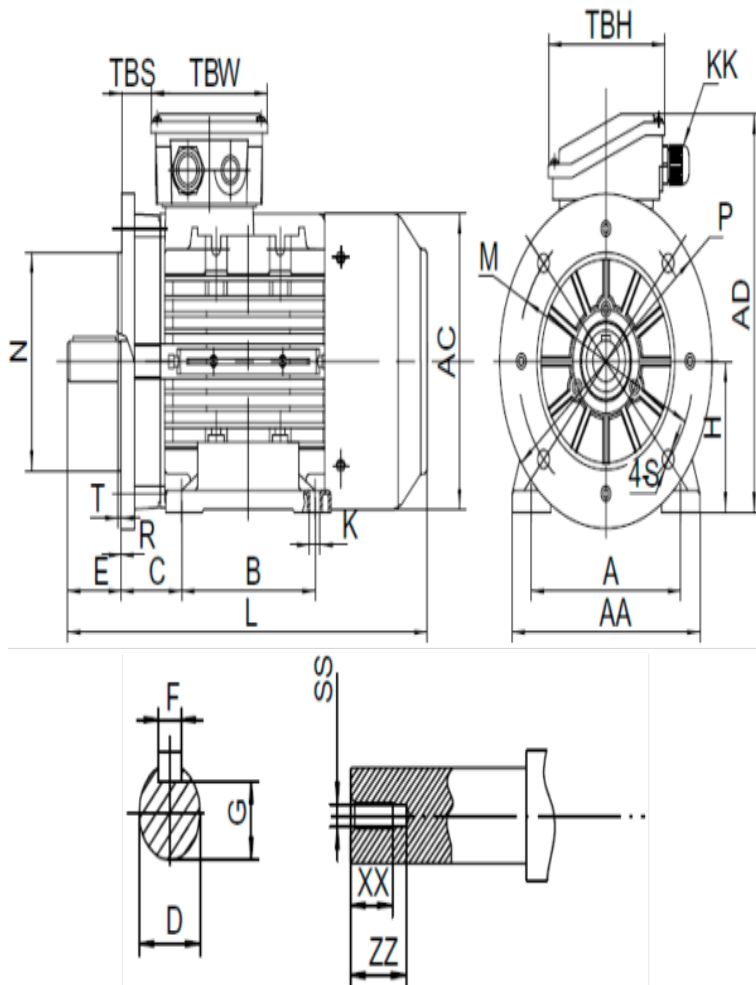

Data sheet

Find Your Motor

Motors, Pumps and Blowers > Find Your Motor

SKU:

Description:

25160055042701

Kleedrive T2A 112M2-4

5.5kw 1400 rpm

3x400/690V 50HZ IP55 B35

Eff=87.9%

<https://www.klee.dk/en/products/25160055042701>

Measurements

A	=	190
AA	=	224
AC	=	Ø220
AD	=	283
B	=	140
C	=	70
D	=	Ø28
E	=	60
F	=	8
G	=	24
H	=	112
HD	=	171
L	=	397
SS	=	M10
TBH	=	118
TBS	=	33
TBW	=	118
XX	=	22
ZZ	=	30