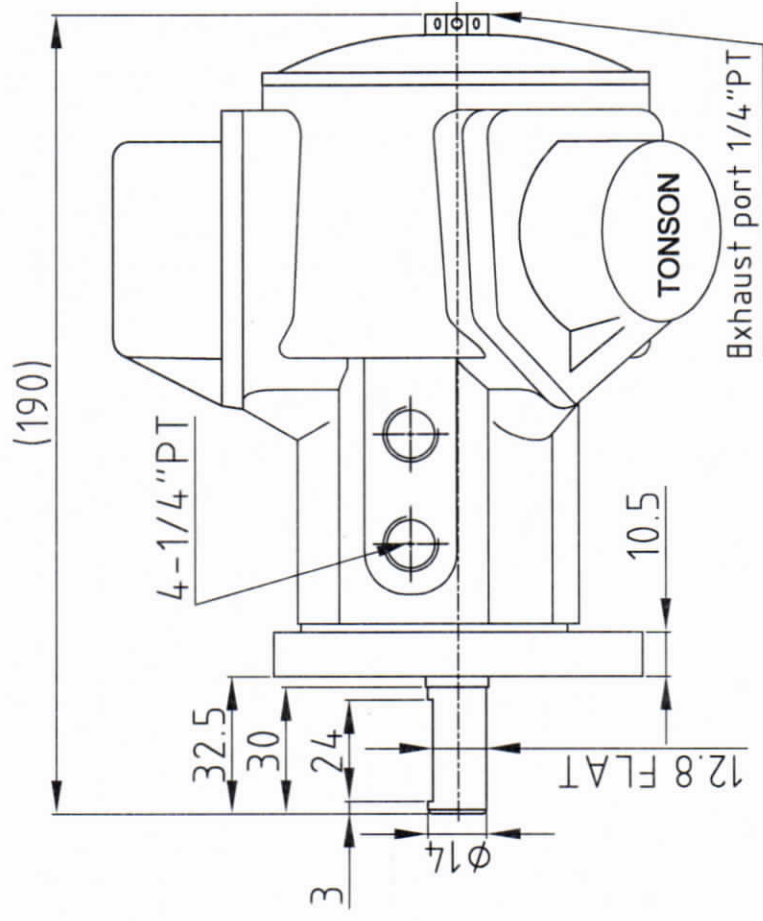

M4E-F

TONSON PISTON AIR MOTORS

0.33HP 2.16Nm 850RPM Face Mounting

繪圖:李致宏 審核:

蘇瑛滄

All dimensions in mm

113.06.03