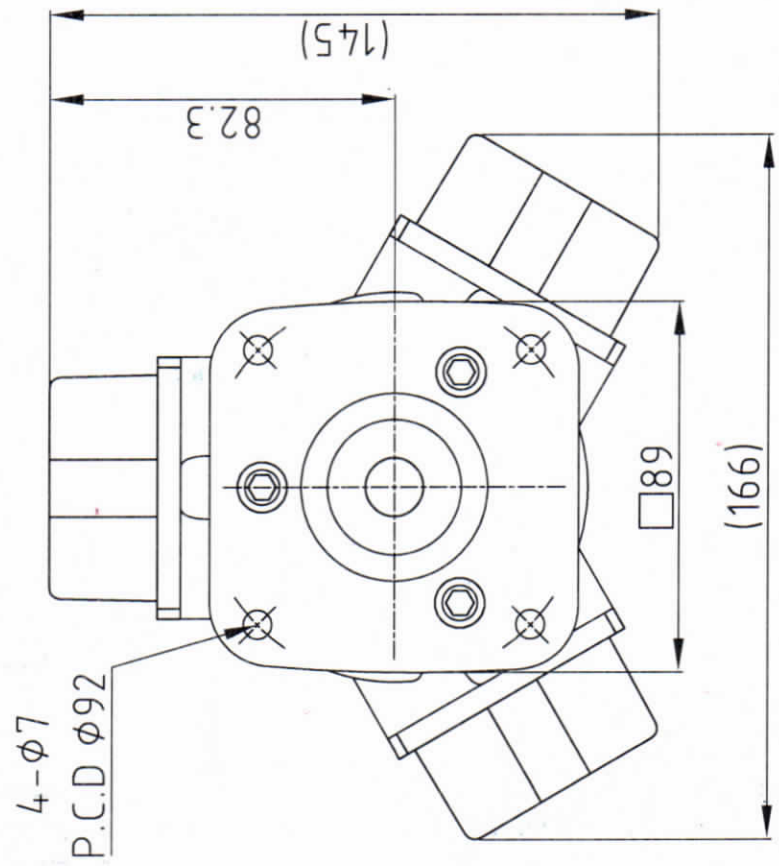

M4E-F

TONSON PISTON AIR MOTORS

0.33HP 2.16Nm 850RPM Face Mounting

繪圖:李致宏 審核:

蘇瑛滄

All dimensions in mm

113.06.03