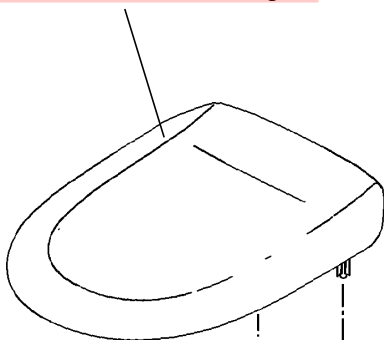

VACUUM TOILET

6544286 EVAC CLASSIC TOILET, WALL MODEL, (CONTROL MECHANISM ON PORCELAIN)

6544287 EVAC CLASSIC TOILET, WALL MODEL USPH, (CONTROL MECHANISM ON PORCELAIN)

6543766 WALL PUSH BUTTON KIT (OPTIONAL)

See recommended spare part kit in spare part document:
Doc no. 6:131 i

6542432
Seat and cover with hinges

6542433
Fixing bracket

5774000
Water valve
(doc. 6:131 i)

6542428
Flushing
nozzle

5959902
Mini-check
valve

5990180
Hose clamp

6543130
Hose
diaphragm

6542990
Sleeve
diaphragm

6543128
Discharge valve

6542424
Bowl

6542458
Screw

6545692
Outlet pipe with lugs

5980801
WATER SUPPLY KIT

5432728
Seal

5431884
Shut-off valve

6543414
Filter

5432548
Vacuum breaker

5433215
Connection hose
with seals

6542430
Hose (not in USPH models)

5481150*
Hose

5470214*
Hose

6542434
Control mechanism

5779098
Guiding nut

6544228
Sleeve

6542503
Edge strip

5990759
Nut

6543265
INSTALLATION KIT

6542434
CONTROL MECHANISM

6542438
Button

6543264
WATER SUPPLY KIT, USPH

5431884
Shut-off
valve

5432728
Seal

5433215
Connection
hose with
seals

6542462
Vacuum breaker,
USPH

6543766
WALL PUSH BUTTON KIT

Control mechanism
(not included
in wall push button kit)

5736303
Hose

6543768
Hose nipple

5481150
Hose

4000700
Hose nipple

6543767
Covering washer

* Hoses are available as a bulk item
(P/N 5470214, P/N 5481150).
When ordering, please inform length.