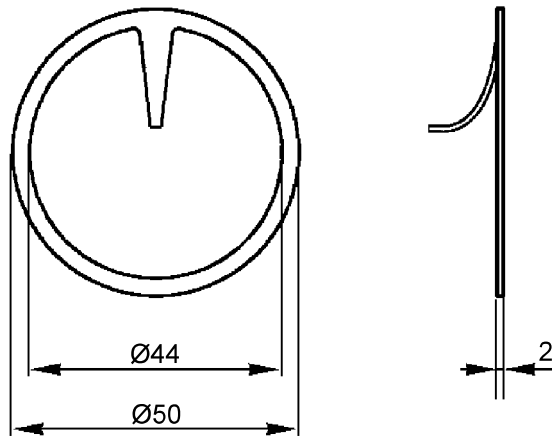

### Installation

The Ragsnag Ring (6541452) is installed between the internal recess of the rubber connection and the outlet pipe. Ensure that the hooked centre barb is pointing into the toilet bowl and projects from upper section of the ring.