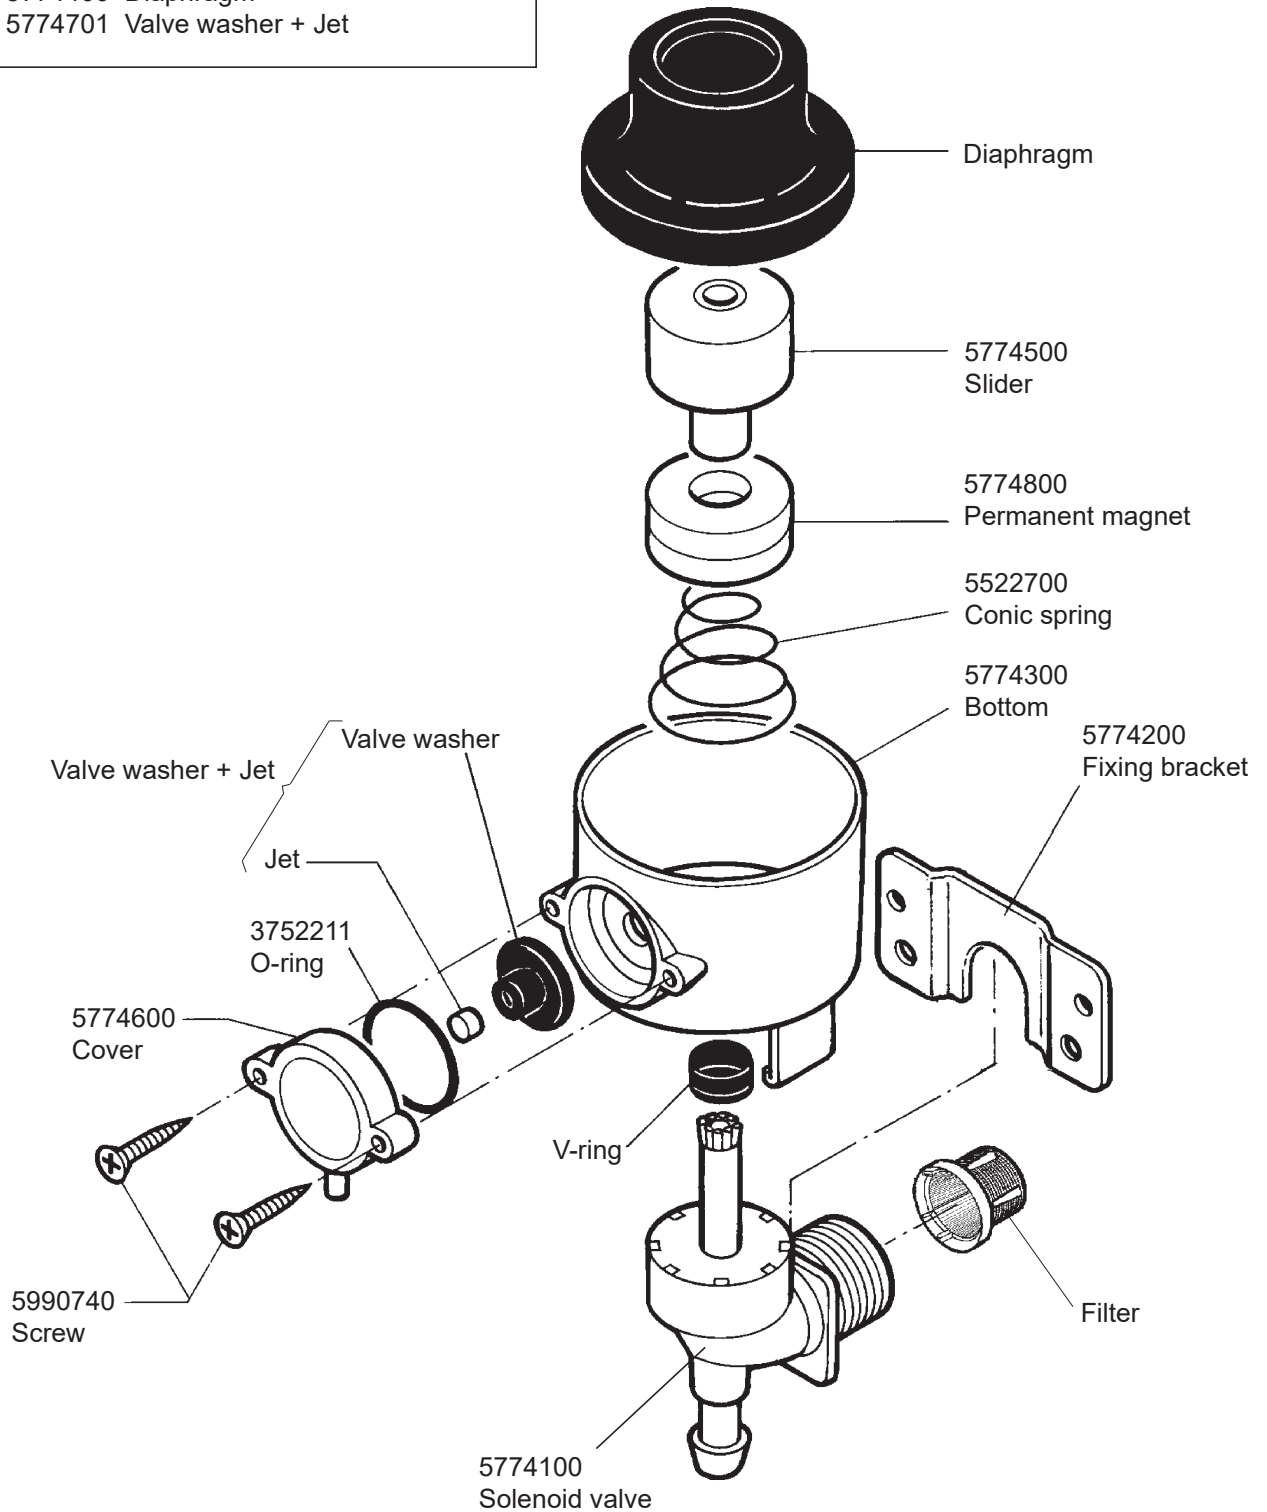

VACUUM TOILET

5774000 WATER VALVE

6543030 RECOMMENDED SPARE PART KIT:

- 1 x 3790009 V-ring
- 1 x 5774150 Filter
- 1 x 5774400 Diaphragm
- 1 x 5774701 Valve washer + Jet