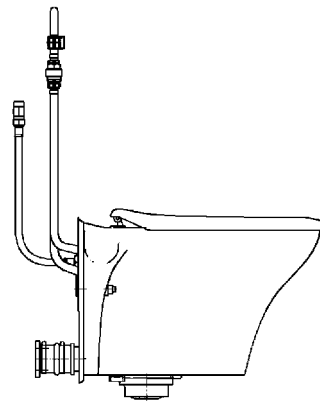

## WALL MODELS

Wall model

Wall model USPH

[Spare parts](#)

### Installation

The Ragsnag Ring (6541452) is installed between the internal recess of the rubber connection and the outlet pipe. Ensure that the hooked centre barb is pointing into the toilet bowl and projects from upper section of the ring.