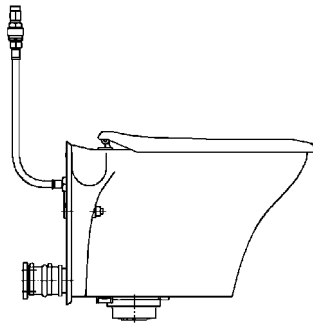

## WALL MODELS

Wall model

Wall model USPH

[Spare parts](#)

### Installation

The Ragsnag Ring (6541452) is installed between the internal recess of the rubber connection and the outlet pipe. Ensure that the hooked centre barb is pointing into the toilet bowl and projects from upper section of the ring.