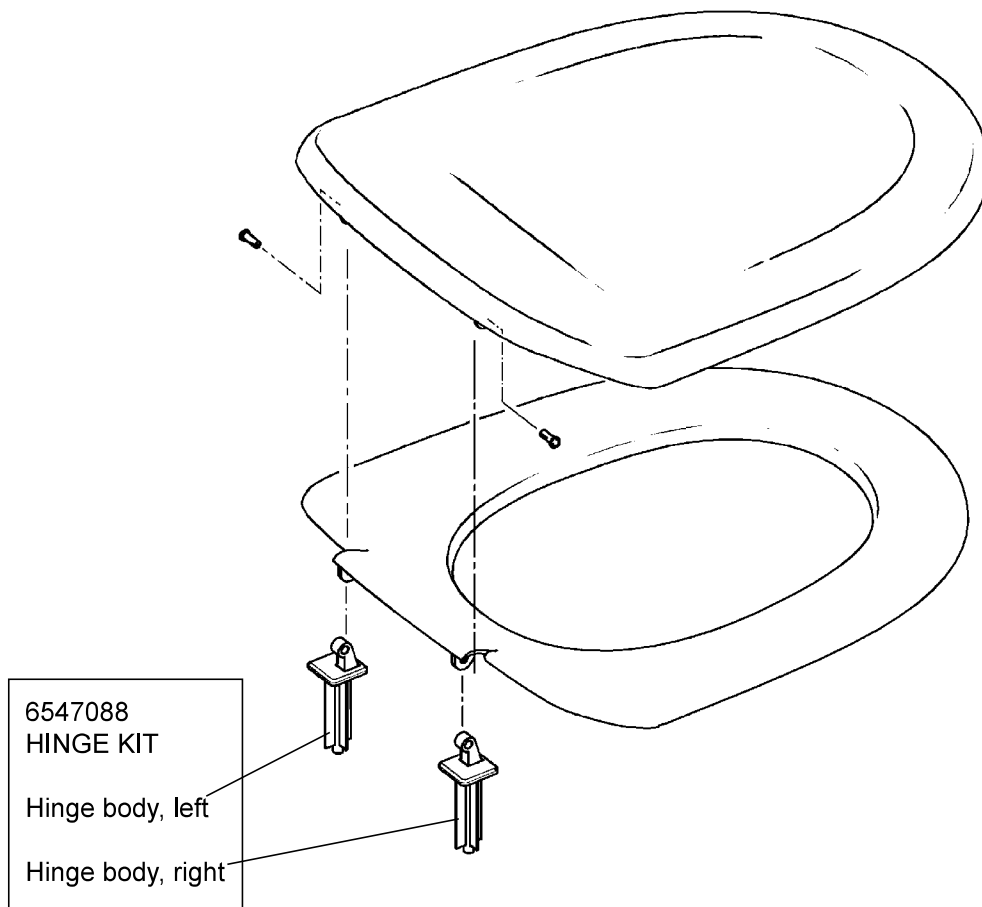

VACUUM TOILET

6542432 TREVI, SEAT AND COVER