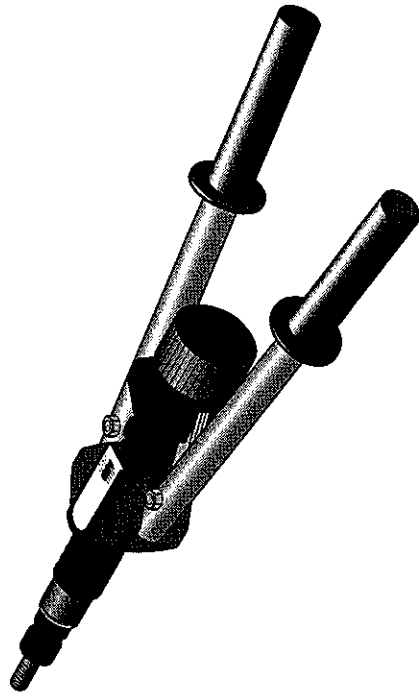

MFx 480 QI

MASTER FIX

MFx 480 QI

MASTER FIX

sales@impexron.de

Capacity in steel				
M4	M4 8-23	M5 10-24 10-32	M6 1/4-20	M8 5/16-18

EXTENSION GENERATION

www.masterfix.com