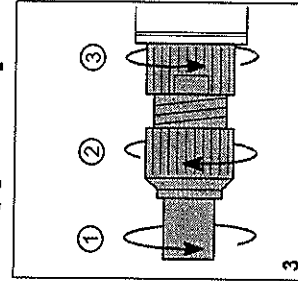

MFx 480 QI

MASTER FIX

MFx 480 QI

MASTER FIX

sales@impexron.de

Capacity in steel				
M4	M4 8-23	M5 10-24 10-32	M6 1/4-20	M8 5/16-18

EXTENSION GENERATION

www.masterfix.com