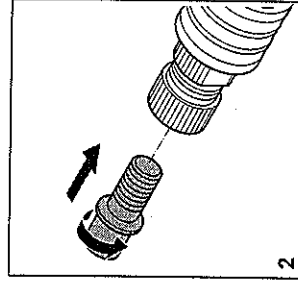

MFx 480 QI

MASTER FIX

MFx 480 QI

MASTER FIX

sales@impexron.de

Capacity in steel				
M4	M4 8-23	M5 10-24 10-32	M6 1/4-20	M8 5/16-18

EXTENSION GENERATION

www.masterfix.com