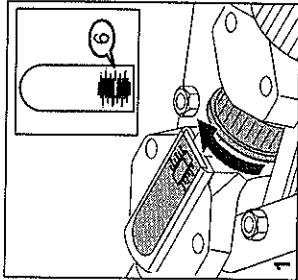

MFx 480 QI

MASTER FIX

MFx 480 QI

MASTER FIX

sales@impexron.de

Capacity in steel				
M4	M4 8-23	M5 10-24 10-32	M6 1/4-20	M8 5/16-18

EXTENSION GENERATION

www.masterfix.com