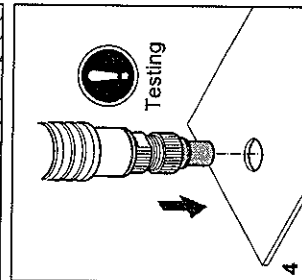

MFx 480 QI

MASTER FIX

MFx 480 QI

MASTER FIX

sales@impexron.de

Capacity in steel				
M4	M4 8-23	M5 10-24 10-32	M6 1/4-20	M8 5/16-18

EXTENSION GENERATION

www.masterfix.com