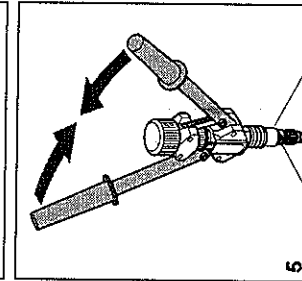

MFx 480 QI

MASTER FIX

MFx 480 QI

MASTER FIX

sales@impexron.de

Capacity in steel				
M4	M4 8-23	M5 10-24 10-32	M6 1/4-20	M8 5/16-18

EXTENSION GENERATION

www.masterfix.com