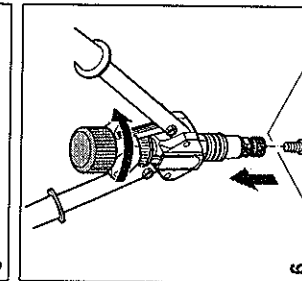

MFx 480 QI

MASTER FIX

MFx 480 QI

MASTER FIX

sales@impexron.de

Capacity in steel				
M4	M4 8-23	M5 10-24 10-32	M6 1/4-20	M8 5/16-18

EXTENSION GENERATION

www.masterfix.com