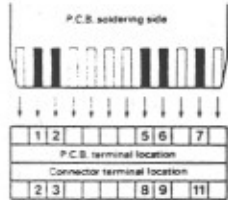

### Technical data:

Rated current (resistive load)	1-100 mA ≅	Contact resistance (including p.c.b.)	100 mΩ
Max. current carrying capacity	1 A ≅	Permissible ambient temperature	-25...+70 °C
Max. working volt.	max. 50 V ≅	Service life (at 50 V/0.1 A)	min. 10 <sup>6</sup> switch operations
Test voltage	500 V ≅		
Insulation resistance (+20 °C)	10 <sup>5</sup> MΩ		