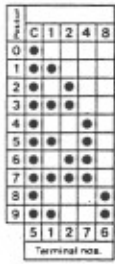

### Technical data:

Rated current (resistive load)	1-100 mA ≅	Contact resistance (including p.c.b.)	100 mΩ
Max. current carrying capacity	1 A ≅	Permissible ambient temperature	-25...+70 °C
Max. working volt.	max. 50 V ≅	Service life (at 50 V/0.1 A)	min. 10 <sup>6</sup> switch operations
Test voltage	500 V ≅		
Insulation resistance (+20 °C)	10 <sup>5</sup> MΩ		