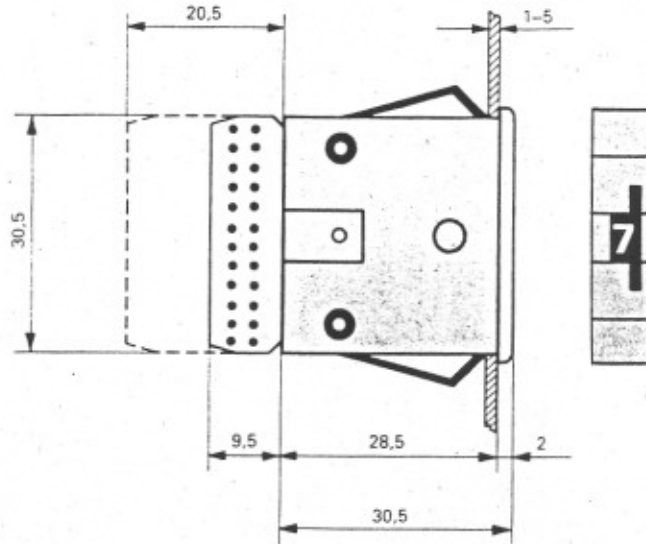

### Technical data:

Rated current (resistive load)	1-100 mA ≅	Contact resistance (including p.c.b.)	100 mΩ
Max. current carrying capacity	1 A ≅	Permissible ambient temperature	-25...+70 °C
Max. working volt.	max. 50 V ≅	Service life (at 50 V/0.1 A)	min. 10 <sup>6</sup> switch operations
Test voltage	500 V ≅		
Insulation resistance (+20 °C)	10 <sup>5</sup> MΩ		