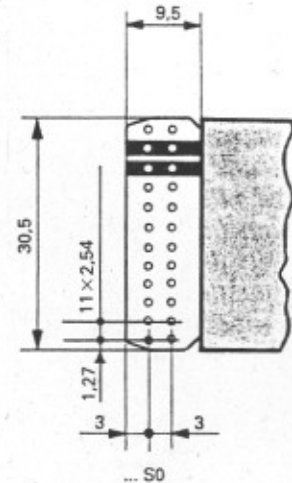

### Technical data:

Rated current (resistive load)	1-100 mA ≅	Contact resistance (including p.c.b.)	100 mΩ
Max. current carrying capacity	1 A ≅	Permissible ambient temperature	-25...+70 °C
Max. working volt.	max. 50 V ≅	Service life (at 50 V/0.1 A)	min. 10 <sup>6</sup> switch operations
Test voltage	500 V ≅		
Insulation resistance (+20 °C)	10 <sup>5</sup> MΩ		