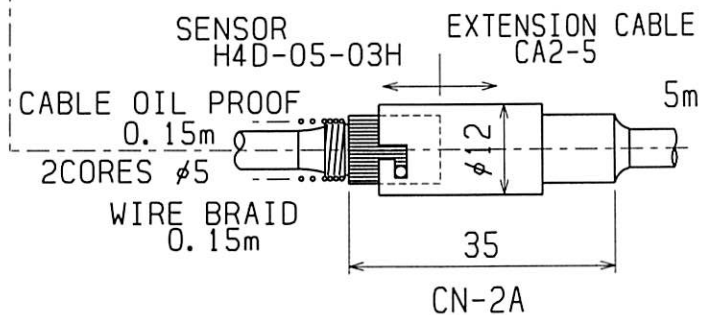

CONTACT

4-φ1.5
AIR BLOW INLET

SET NUMBER: H4D-05-03S
COMPOSITION [SENSOR H4D-05-03H
EXTENSION CABLE CA2-5

	NAME	TOOL SETTING PROBE
A4	DRAWING NUMBER	H4D-05-03S
1 : 1		