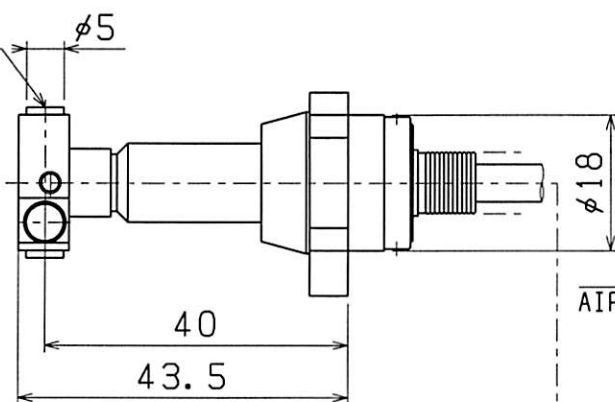

CONTACT

4-φ1.5
AIR BLOW INLET

SET NUMBER: H4D-05-03S
COMPOSITION [SENSOR H4D-05-03H
EXTENSION CABLE CA2-5

	NAME	TOOL SETTING PROBE
A4	DRAWING NUMBER	H4D-05-03S
1 : 1		