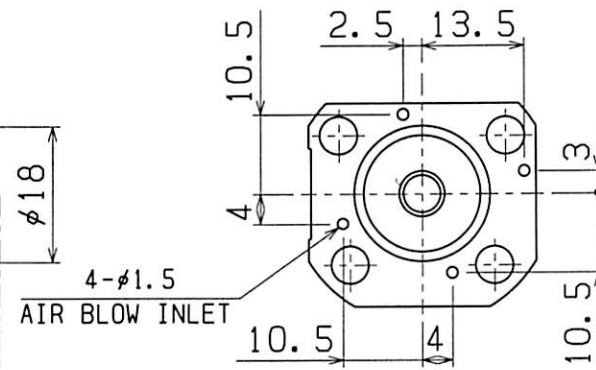

CONTACT

4-φ1.5
AIR BLOW INLET

SET NUMBER: H4D-05-03S
COMPOSITION [SENSOR H4D-05-03H
EXTENSION CABLE CA2-5

	NAME	TOOL SETTING PROBE
A4	DRAWING NUMBER	H4D-05-03S
1 : 1		